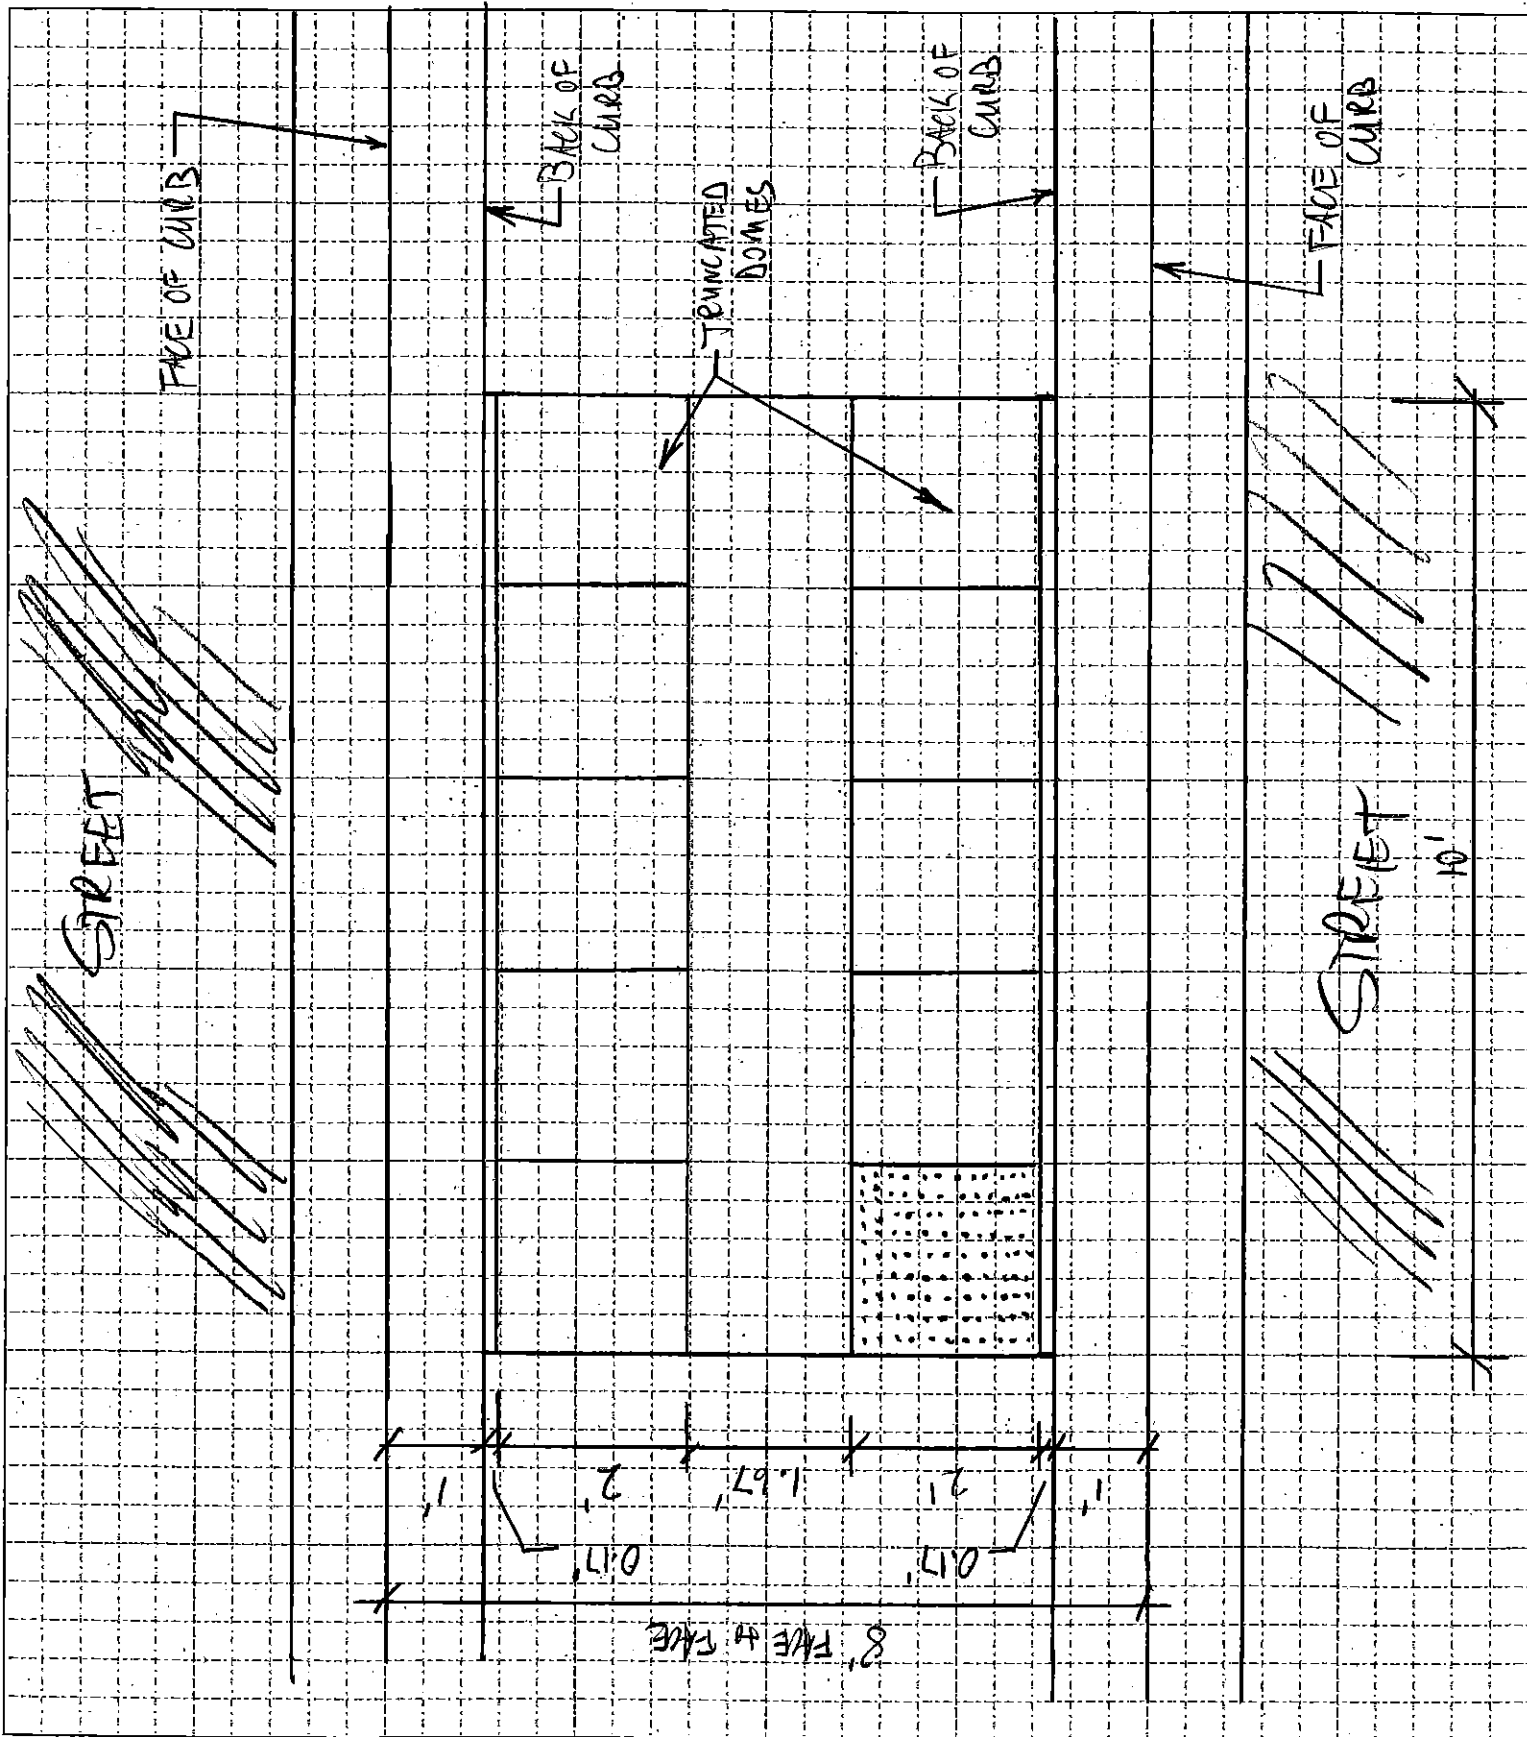

MINNESOTA DEPARTMENT OF TRANSPORTATION
METRO DISTRICT - OFFICE OF STATE AID

PROJECT	DATE	BY
DESCRIPTION		SHEET

MINNESOTA DEPARTMENT OF TRANSPORTATION
METRO DISTRICT - OFFICE OF STATE AID

PROJECT	DATE	BY
DESCRIPTION		SHEET